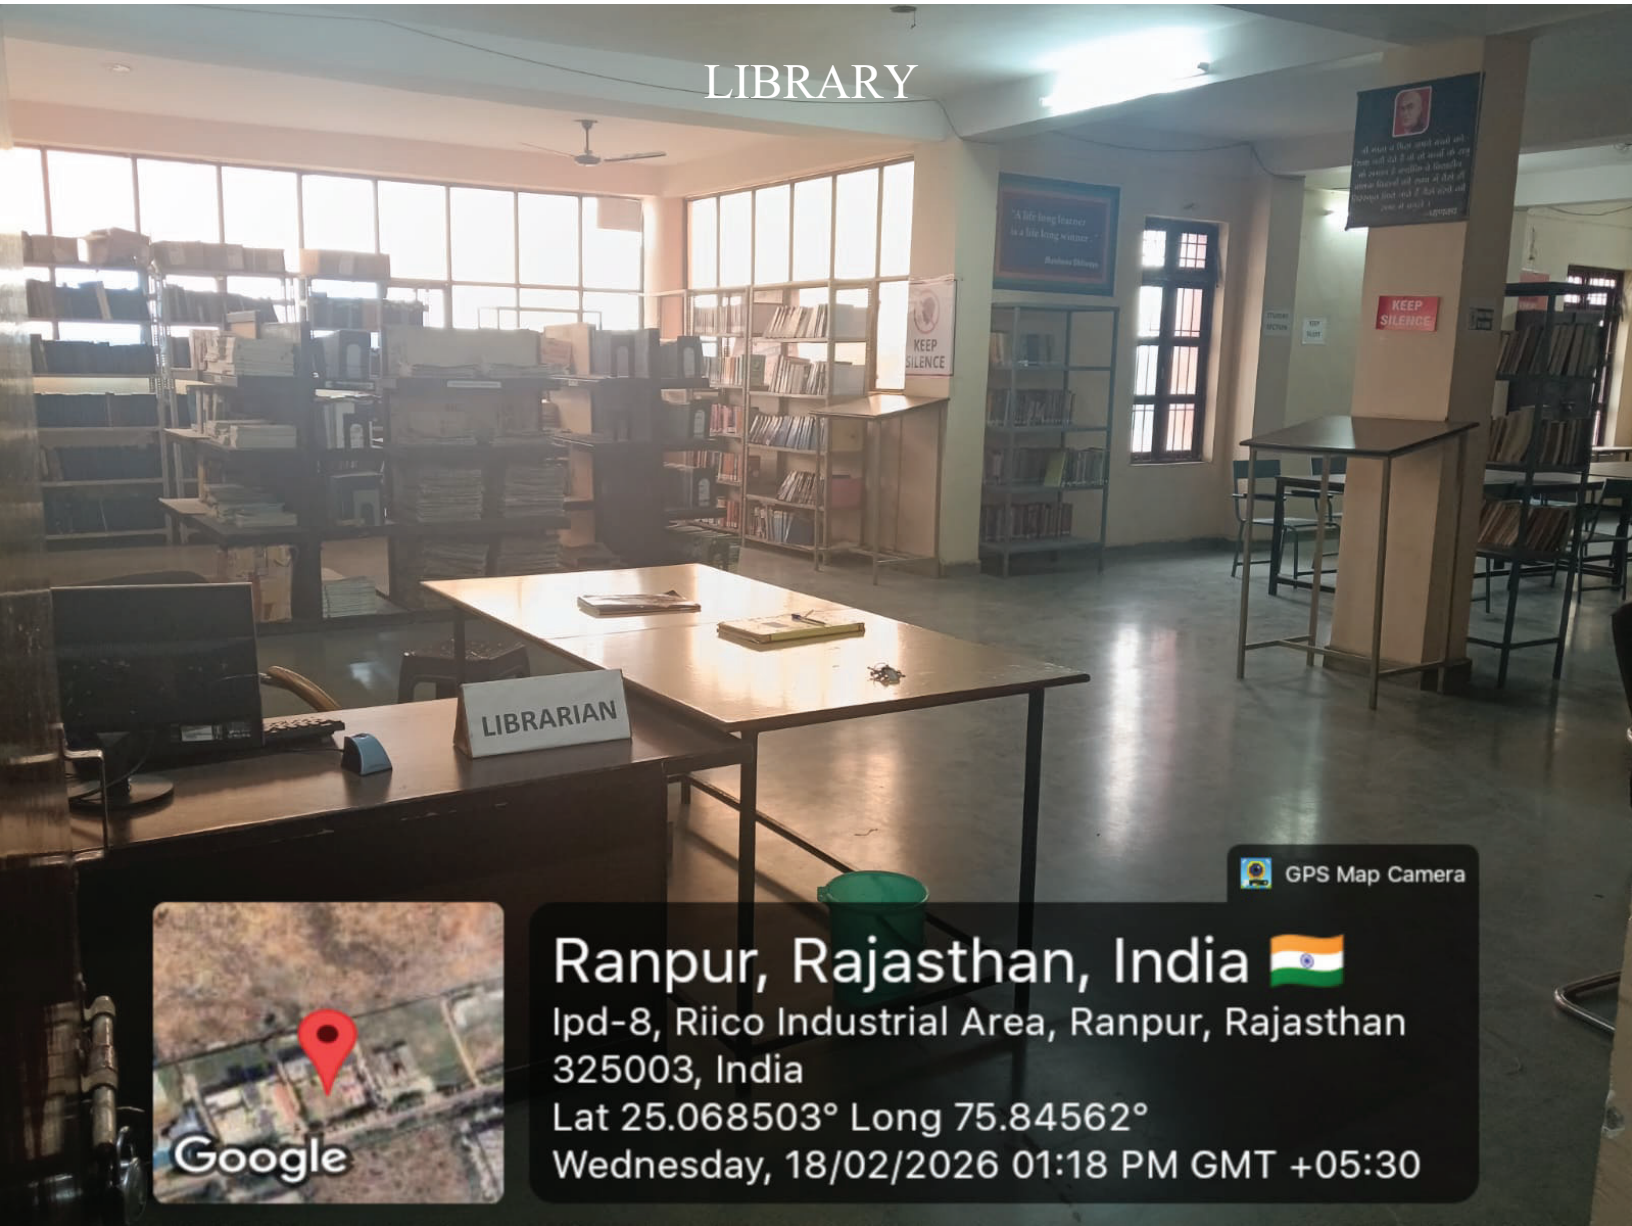

LIBRARY

GPS Map Camera